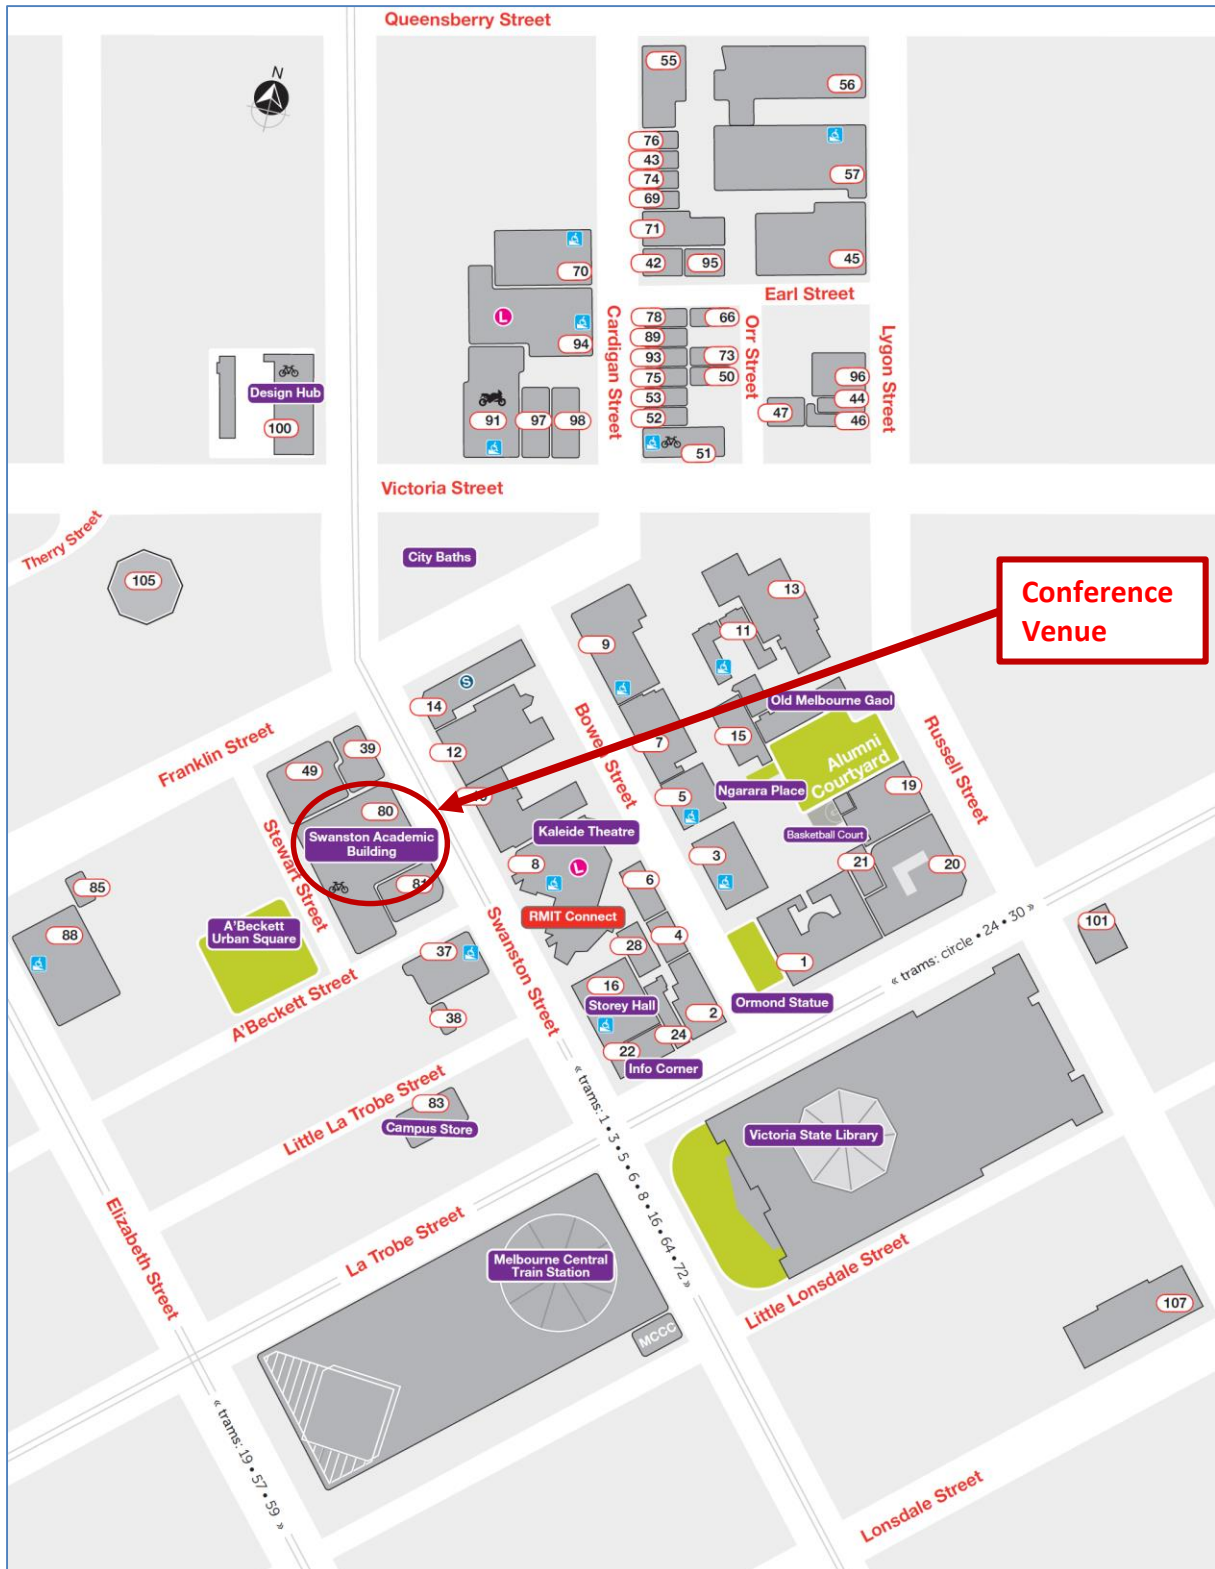

Source: <http://mams.rmit.edu.au/ah5hshrp0ky.pdf>.